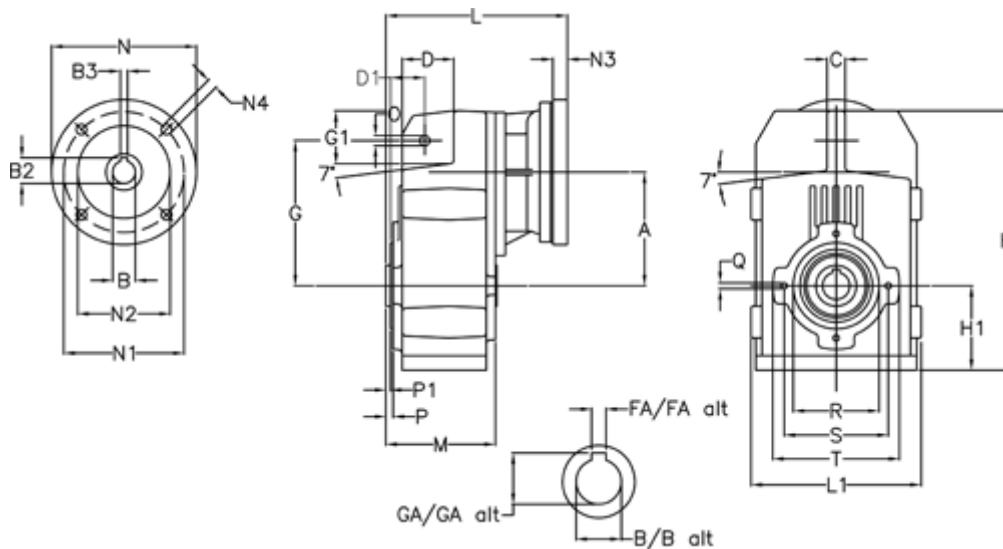

Article number: 29560501403250
 Description: Shaft mounted gear
 A512H50-14-P132B5

Measures

A = 211.30	FA = 14	M = 163.0	Q = M12x19
B = 50	G = 278	N = 300	R = 180
B1 = 38	G1 = 105.5	N1 = 265	S = 215
B2 = 41.3	GA = 53.5	N2 = 230	T = 250
B3 = 10	H = 479.0	N4 = 14	
C = 20	H1 = 144.0	O = 22	
D = 93.5	L = 334.0	P = 8.5	
D1 = 65.0	L1 = 273	P1 = 4.5	